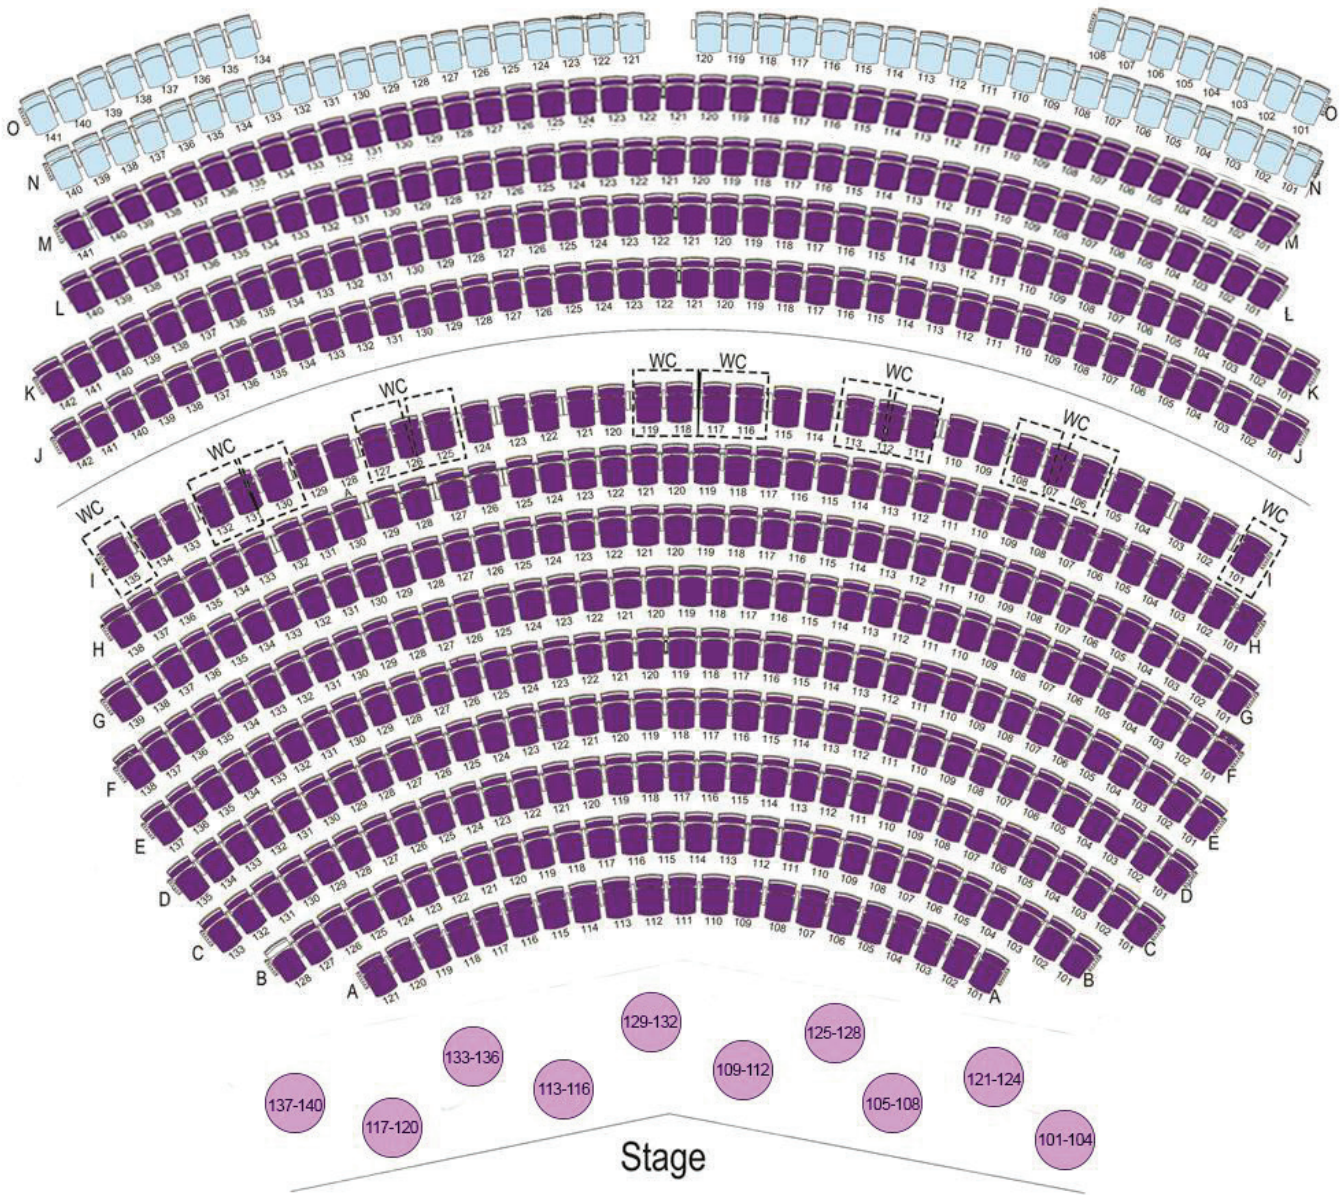

KEY	
	VIP Seating
	Section "A" Seating
	Section "B" Seating

McAninch Arts Center Performance Hall Seating Mainfloor

McAninch Arts Center Performance Hall Seating Balcony

Key

- "A" Seating
- "B" Seating